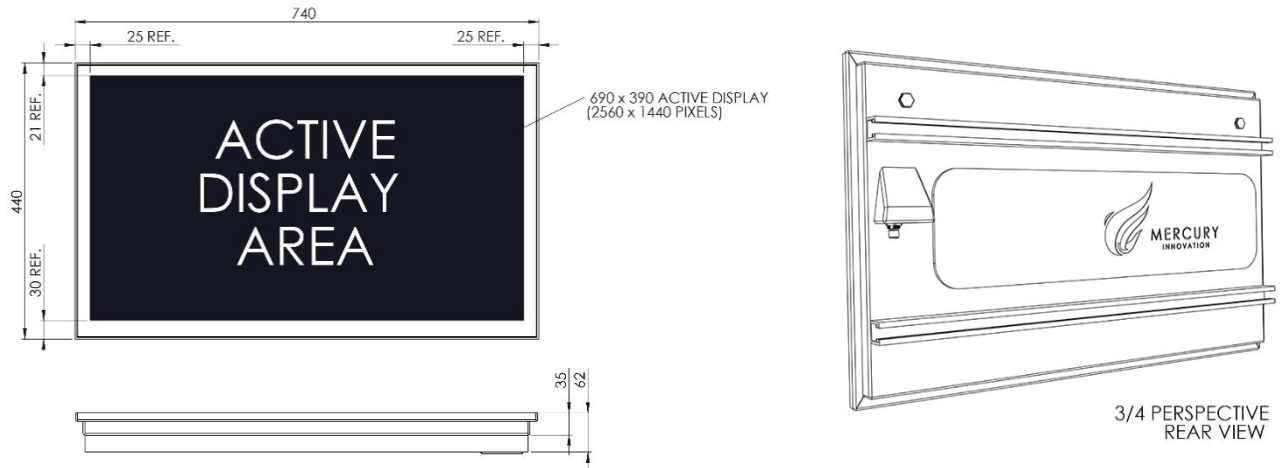

eModule 32inch *Smart Sign*

General	
Height	440 mm (17.3 in)
Width	740 mm (29 in)
Depth	60 mm (2.4 in)
Weight	11.2 kg (24.7 lbs)
Temperature	0°C – 50°C
Display Screen	
Display Size	690 mm × 390 mm
Display Type	Reflective Electrophoretic
Display Resolution	2560 × 1440 pixels
Colour Resolution	4-bit monochrome (16 Grey Levels)
Viewing Angle	180° wide viewing angle
Image Update Time	250 msec (1-Bit) typical, adaptive waveform to ambient temperature
Communication	
Mobile Wireless	Quad band 2G/Dual band 3G with Micro SIM card support
WiFi	802.11 B/G/N modules with WPA2-PSK encryption
Protection	
Waterproof Rating	IP67
Grade A Safety Glass	8 mm Toughened Glass
Remote Management	
Web-Portal	Web Browser GUI