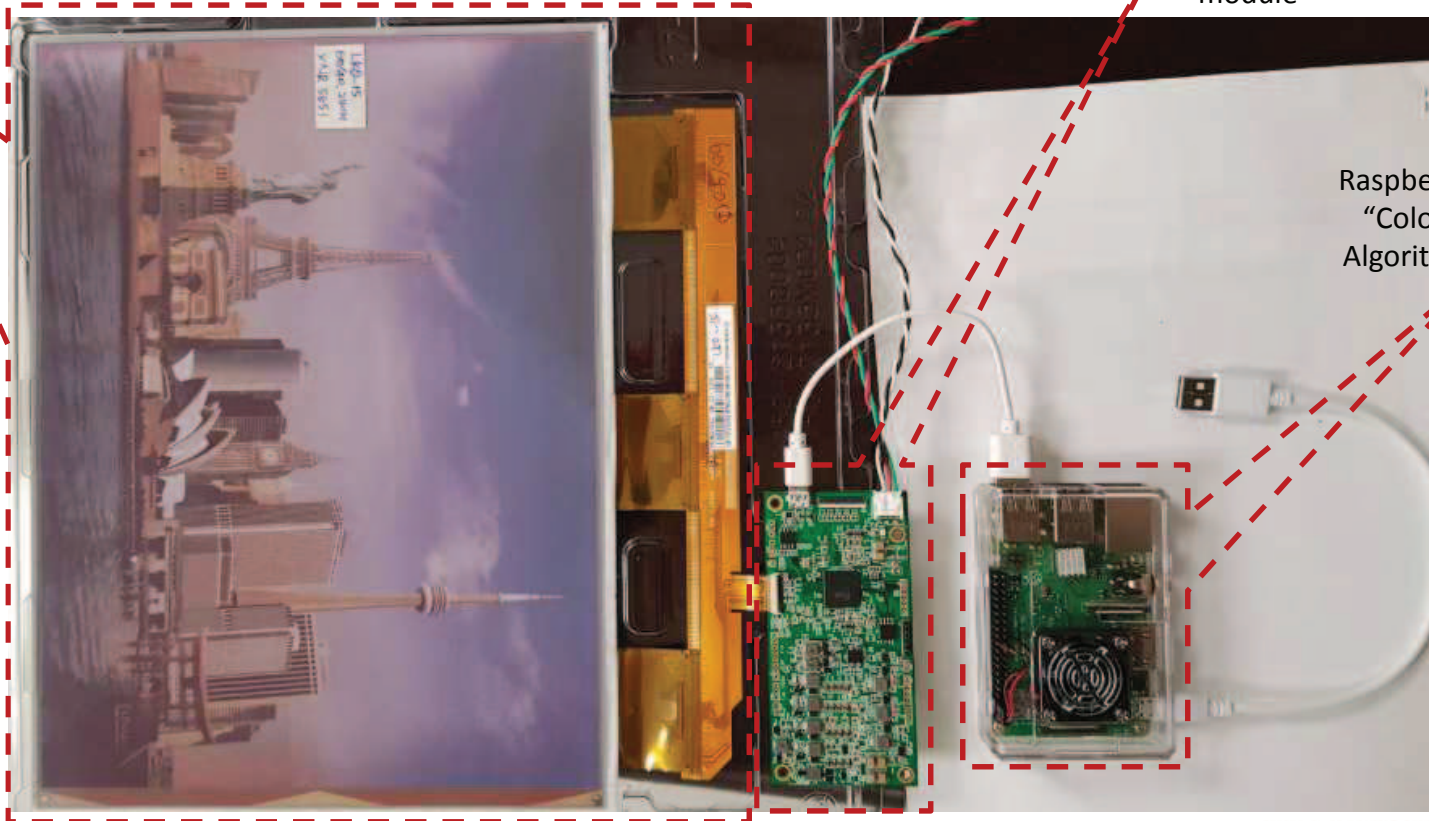

# 13.3 ACeP Device V4 Stack up

# 13.3 ACeP Parts Introduction

13.3 ACeP panel

AT1000 t-con module

Raspberry Pi running "Color Rendering Algorithm" for ACeP