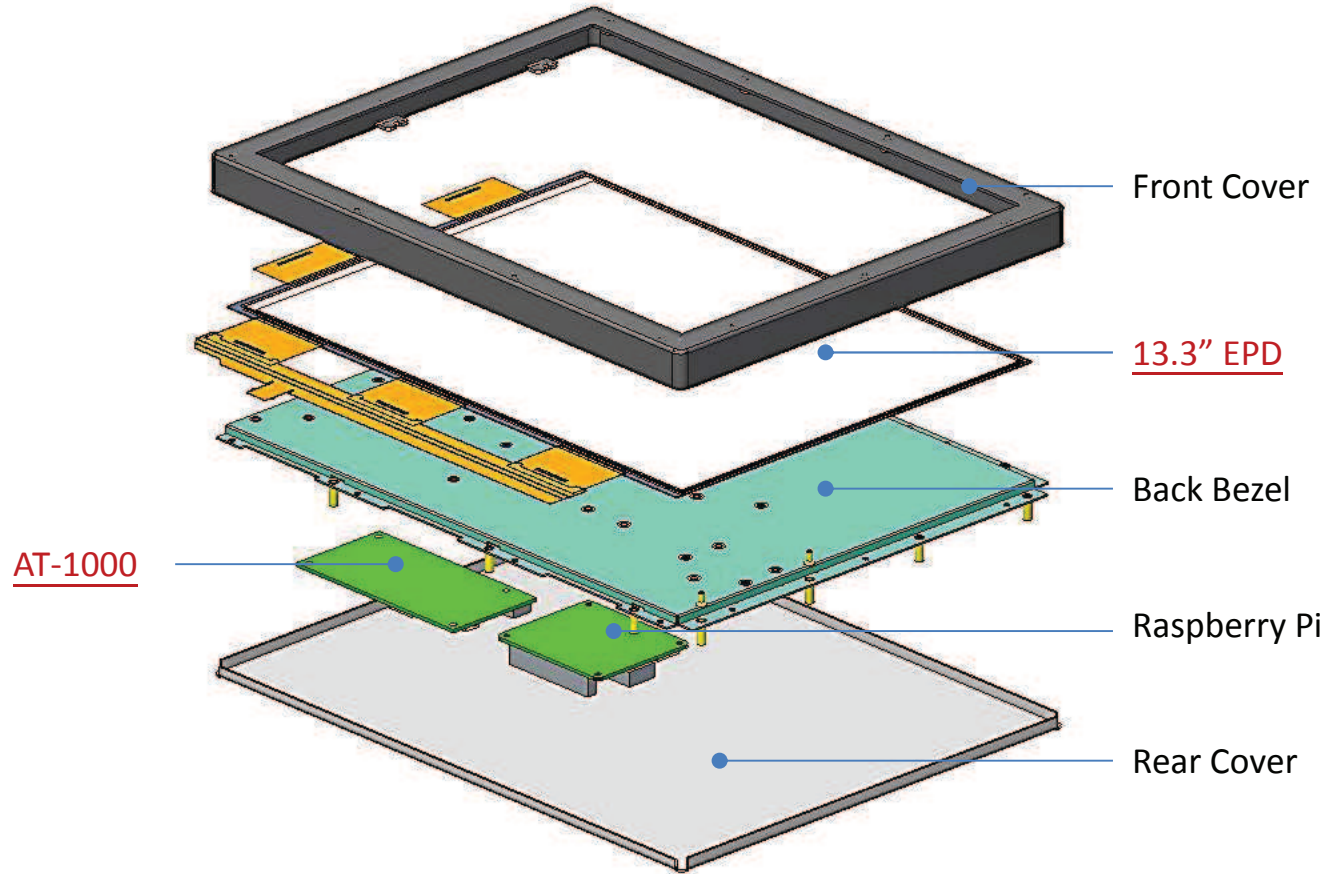

# 13.3 ACeP Device V4 Stack up

# 13.3 ACeP Parts Introduction

13.3 ACeP panel

AT1000 t-con module

Raspberry Pi running "Color Rendering Algorithm" for ACeP